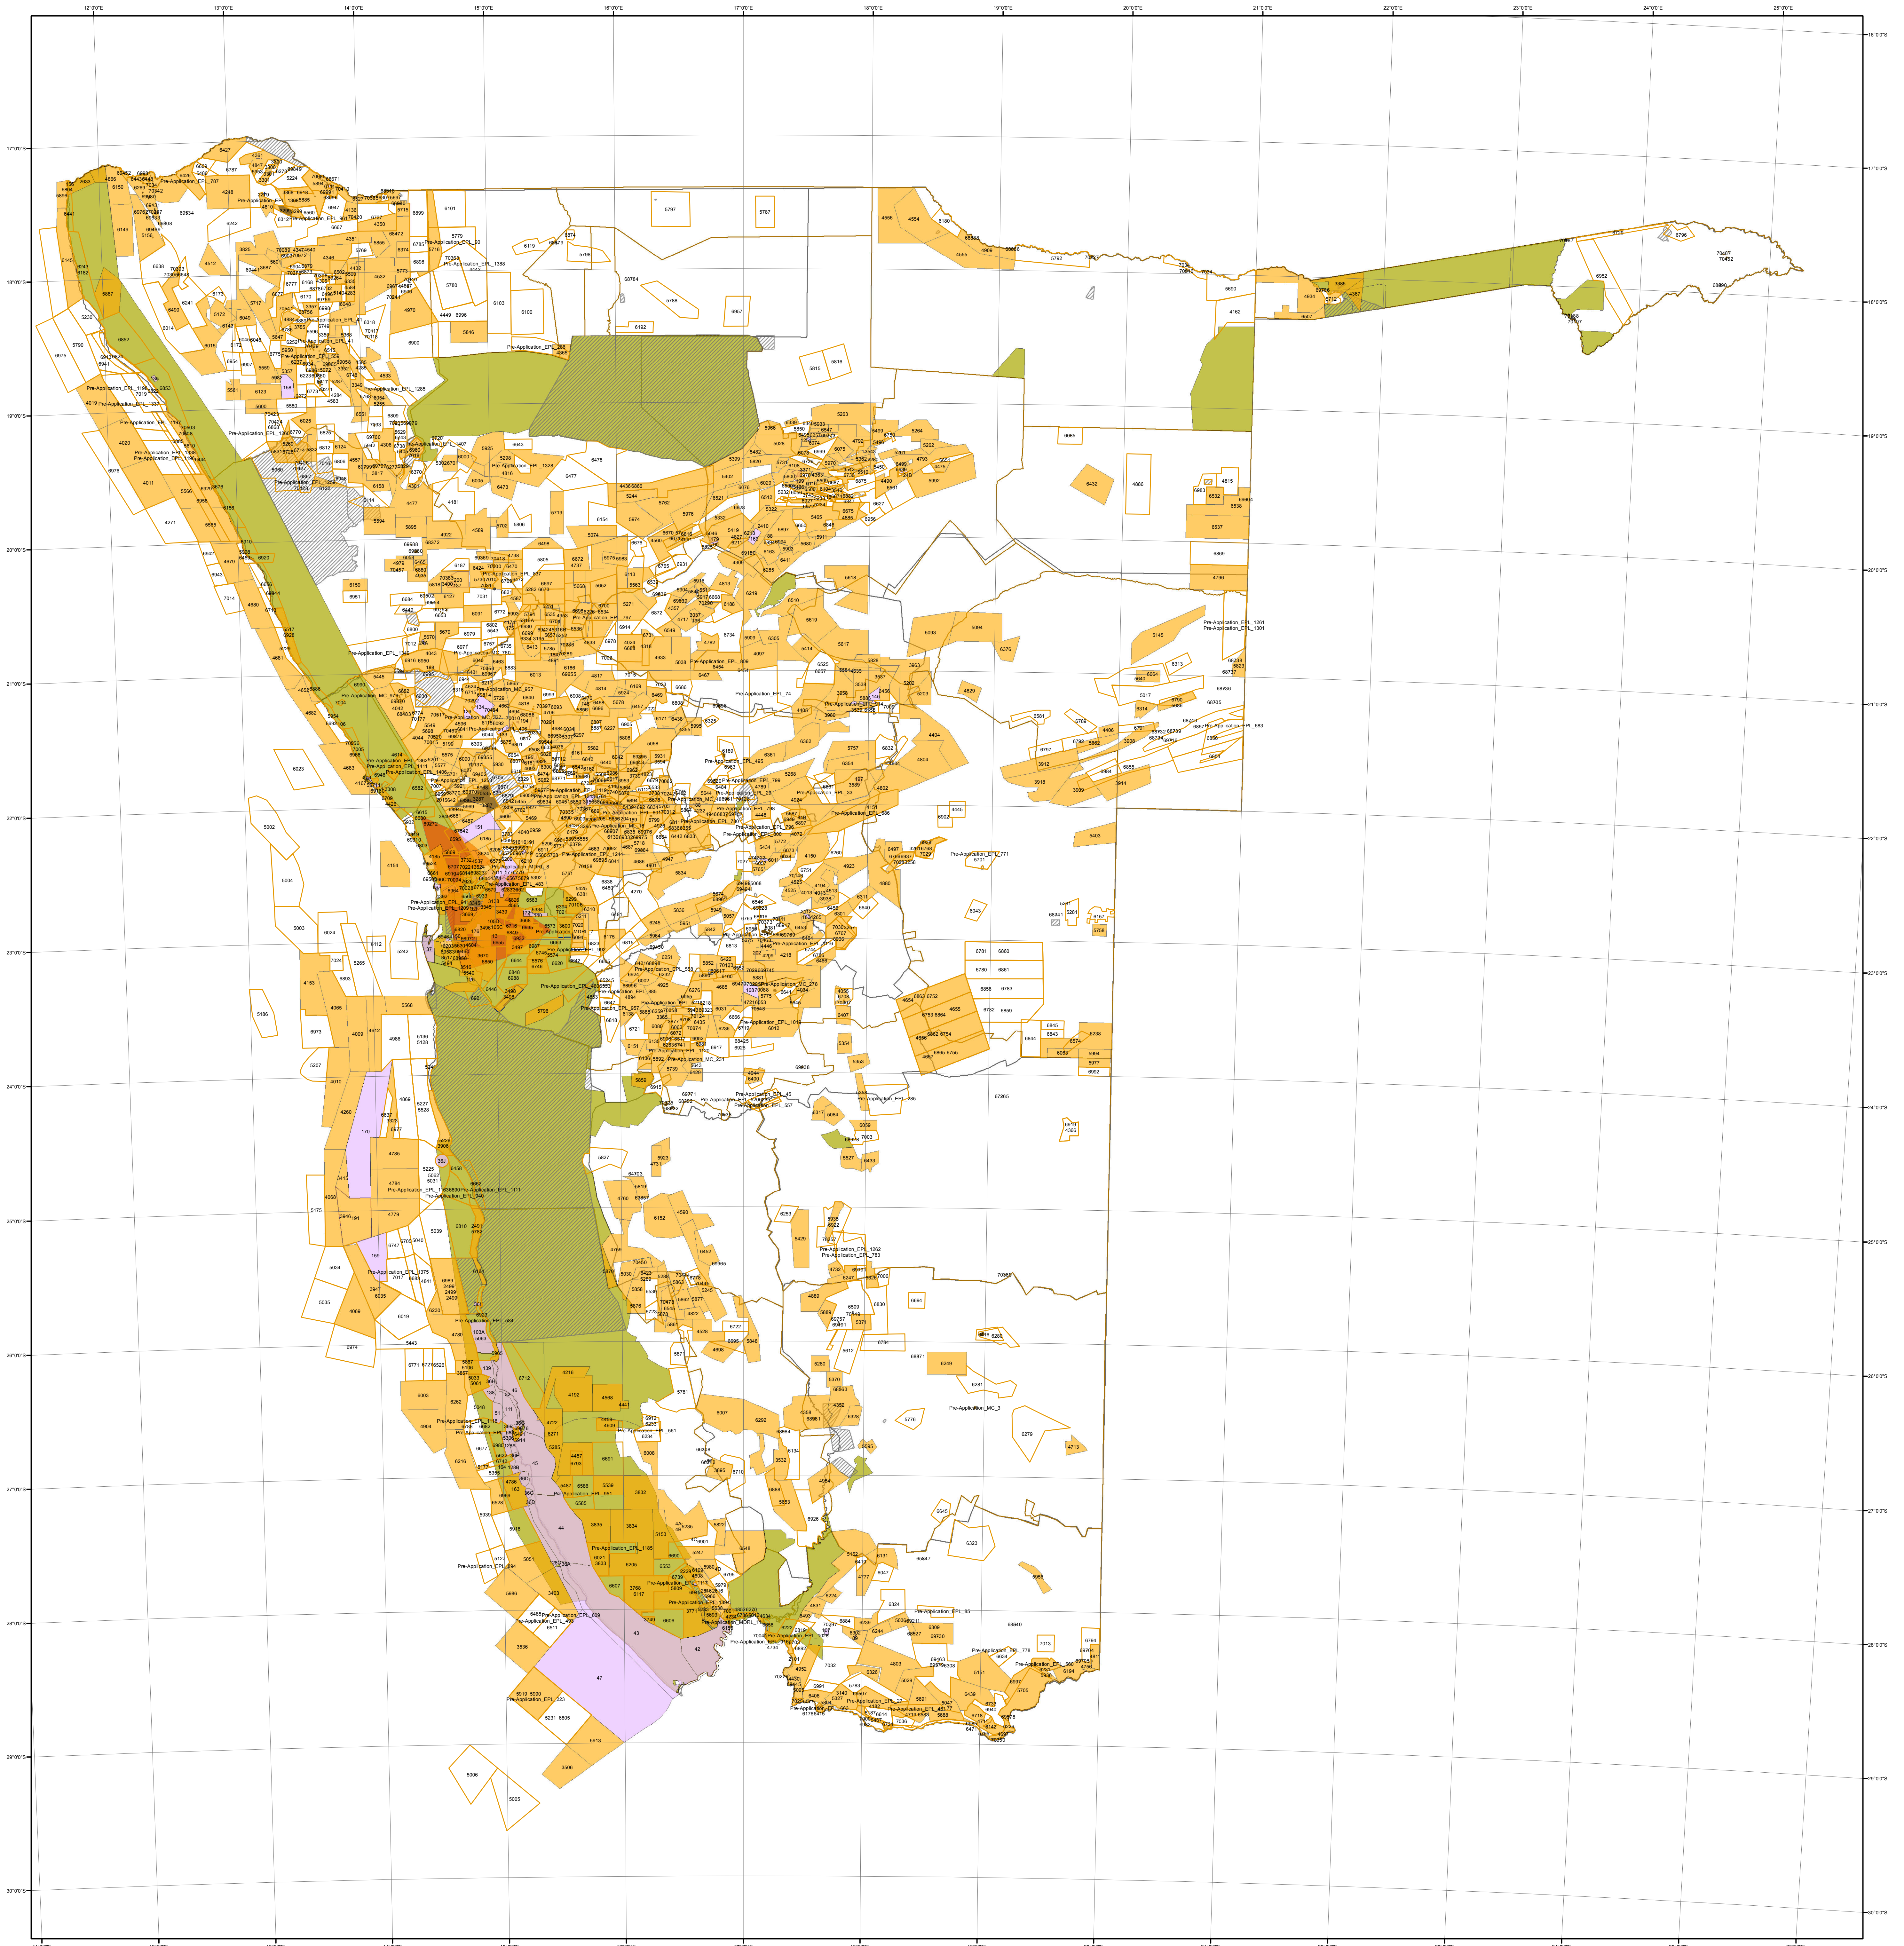

Current Namibian Licences (Ministry of Mines and Energy)

Date: 05/02/2018

Legend

	EPL - Application		ERL - Application		Withdrawn Area
	EPL - Active		ERL - Active		Environmentally Sensitive Areas
	ML - Application		RL - Application		District
	ML - Active		RL - Active		Region
	MC - Application		MDRL - Application		Division
	MC - Active		MDRL - Active		

1:2,000,000

Projection: Albers Conic Equal Area
Spheroid: Bessel 1841
Central Meridian: 17 Deg. E
Grid: Geographic Coordinates (Degrees)